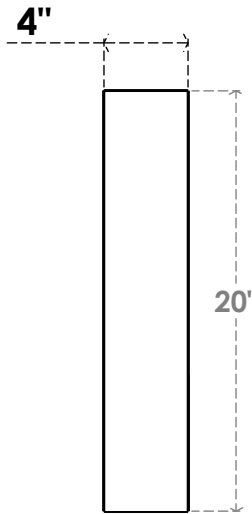

ITEM NUMBER: BRCPC040X08000X20000TRA

4"W X 8"D X 20"H TRADITIONAL ARCHITECTURAL GRADE PVC CLOSED KNEE BRACE

SIDE PROFILE

FRONT PROFILE

ISOMETRIC

EKENA MILLWORK
2300 WEST MAIN ST.
CLARKSVILLE, TX 75426
TOLL FREE: 866-607-0453
WWW.EKENAMILLWORK.COM