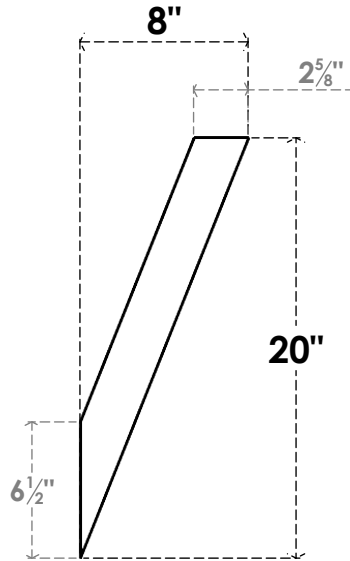

ITEM NUMBER: BRCPC040X08000X20000TRA

4"W X 8"D X 20"H TRADITIONAL ARCHITECTURAL GRADE PVC CLOSED KNEE BRACE

SIDE PROFILE

FRONT PROFILE

ISOMETRIC

EKENA MILLWORK
2300 WEST MAIN ST.
CLARKSVILLE, TX 75426
TOLL FREE: 866-607-0453
WWW.EKENAMILLWORK.COM